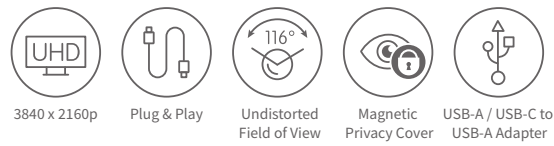

LED indicators for power on/off, and microphone mute

USB Type-A and USB Type-C connectivity using the USB adapter included

Magnetic privacy lens cover

3 years limited warranty\*

Optimised to work with:

The **JPL Agora** 3840 x 2160p Ultra HD Bluetooth conference room video sound bar comes with a Bluetooth remote control, magnetic privacy lens cover and a USB-A to USB-C adapter to allow optional connection to any USB-C device.

### Overview

Features	4K UHD 3840 x 2160p
	4K Sony glass lens - No optical distortion
	Magnetic privacy lens cover
	4 x stereo duplexed microphones, 10m voice pickup
	Built in camera in-use LED indicator
	USB 2.0 Type-A connectivity
	USB Type-A connectivity with USB-A to USB-C Adapter included
	Universal folding desk mount
	116° Field of view
	Automatic low-light correction
	AEC – Automatic Echo Cancellation
	ANS – Automatic Noise Suppression
Certifications	UKCA, CE, FCC, RoHS, REACH
Dimensions	352mm wide, 75mm deep, 80mm high
Warranty	*3 years limited warranty (2 years standard repair or replacement warranty plus a 3rd year cover on the camera only)
MOQ	Master Shipping Carton: 4
SKU:	575-375-001
EAN:	5060126959502