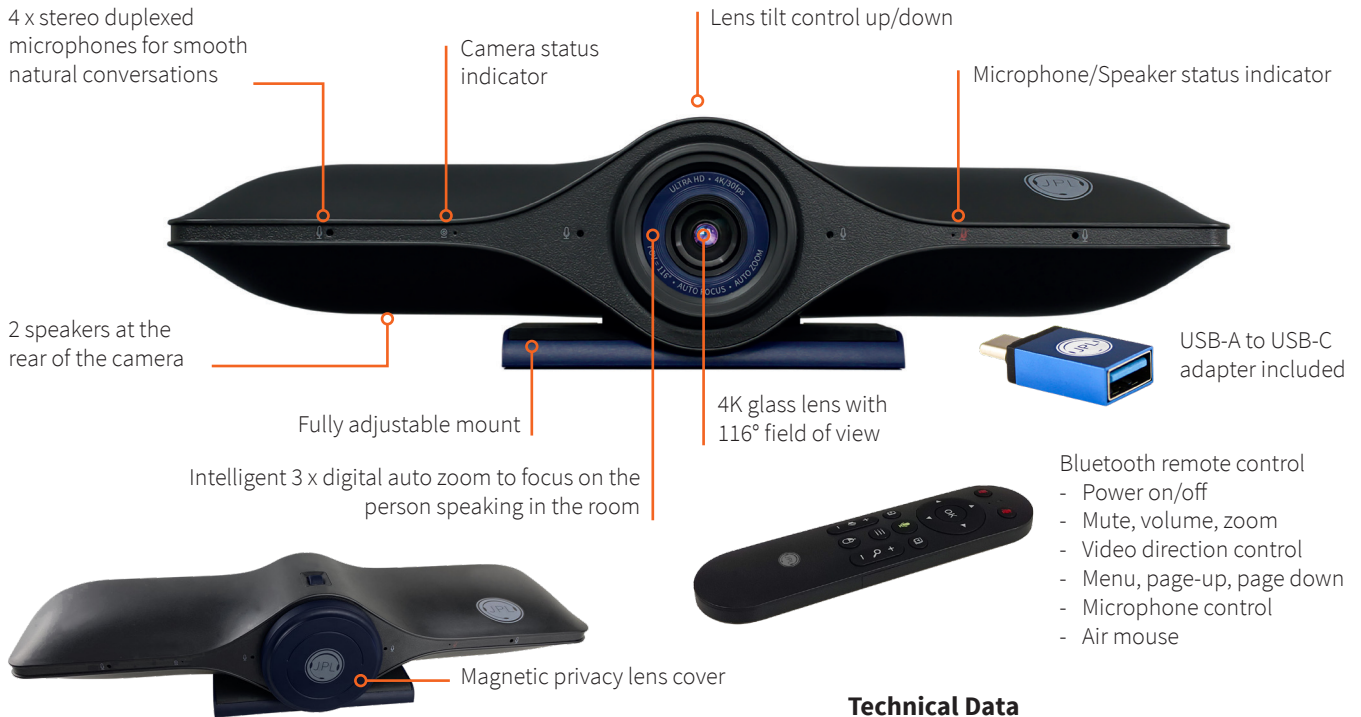

Intelligent 16 step, 3 x digital auto zoom, powered by AI - lens moves to focus on the people speaking in the room

2 x High power all-range speakers

4 x Full duplex digital microphones, up to 10m voice pickup

116° field of view - Up to 16 person conference room

Compatible with all computers (Mac /PC) and softphones, and is designed to work straight out of the box

Multi-angled desk mount / monitor mount and wall mount option, with upwards and downwards lens tilt

LED indicators for power on/off, and microphone mute

USB Type-A and USB Type-C connectivity using the USB adapter included

Magnetic privacy lens cover

3 years limited warranty\*

Optimised to work with:

The **JPL Agora** 3840 x 2160p Ultra HD Bluetooth conference room video sound bar comes with a Bluetooth remote control, magnetic privacy lens cover and a USB-A to USB-C adapter to allow optional connection to any USB-C device.

### Overview

Features	4K UHD 3840 x 2160p
	4K Sony glass lens - No optical distortion
	Magnetic privacy lens cover
	4 x stereo duplexed microphones, 10m voice pickup
	Built in camera in-use LED indicator
	USB 2.0 Type-A connectivity
	USB Type-A connectivity with USB-A to USB-C Adapter included
	Universal folding desk mount
	116° Field of view
	Automatic low-light correction
	AEC – Automatic Echo Cancellation
	ANS – Automatic Noise Suppression
Certifications	UKCA, CE, FCC, RoHS, REACH
Dimensions	352mm wide, 75mm deep, 80mm high
Warranty	*3 years limited warranty (2 years standard repair or replacement warranty plus a 3rd year cover on the camera only)
MOQ	Master Shipping Carton: 4
SKU:	575-375-001
EAN:	5060126959502